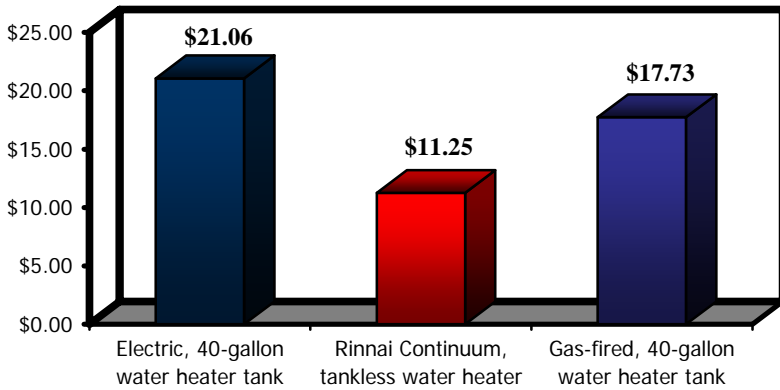

Never Pay for Another Cold Shower!

Monthly Operational Cost Comparison

Rinnai outperforms its competitors even in your monthly utility bills.