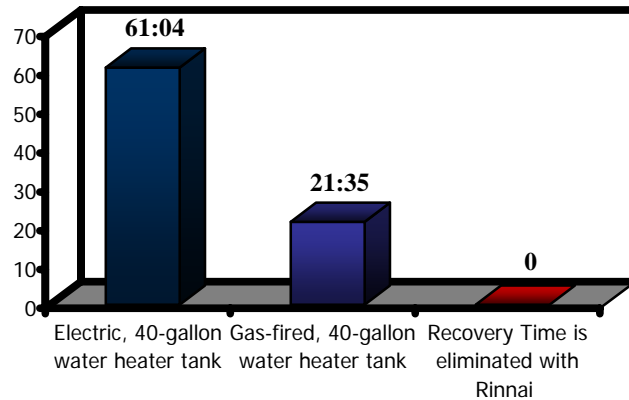

The Rinnai units can be installed internally, externally or recessed. (External unit shown above).

Hot Water Recovery Time (Min: sec)

Recovery Time is the amount of time required for water to reheat to a useable temperature. Rinnai eliminates this time, as it never runs out of hot water.